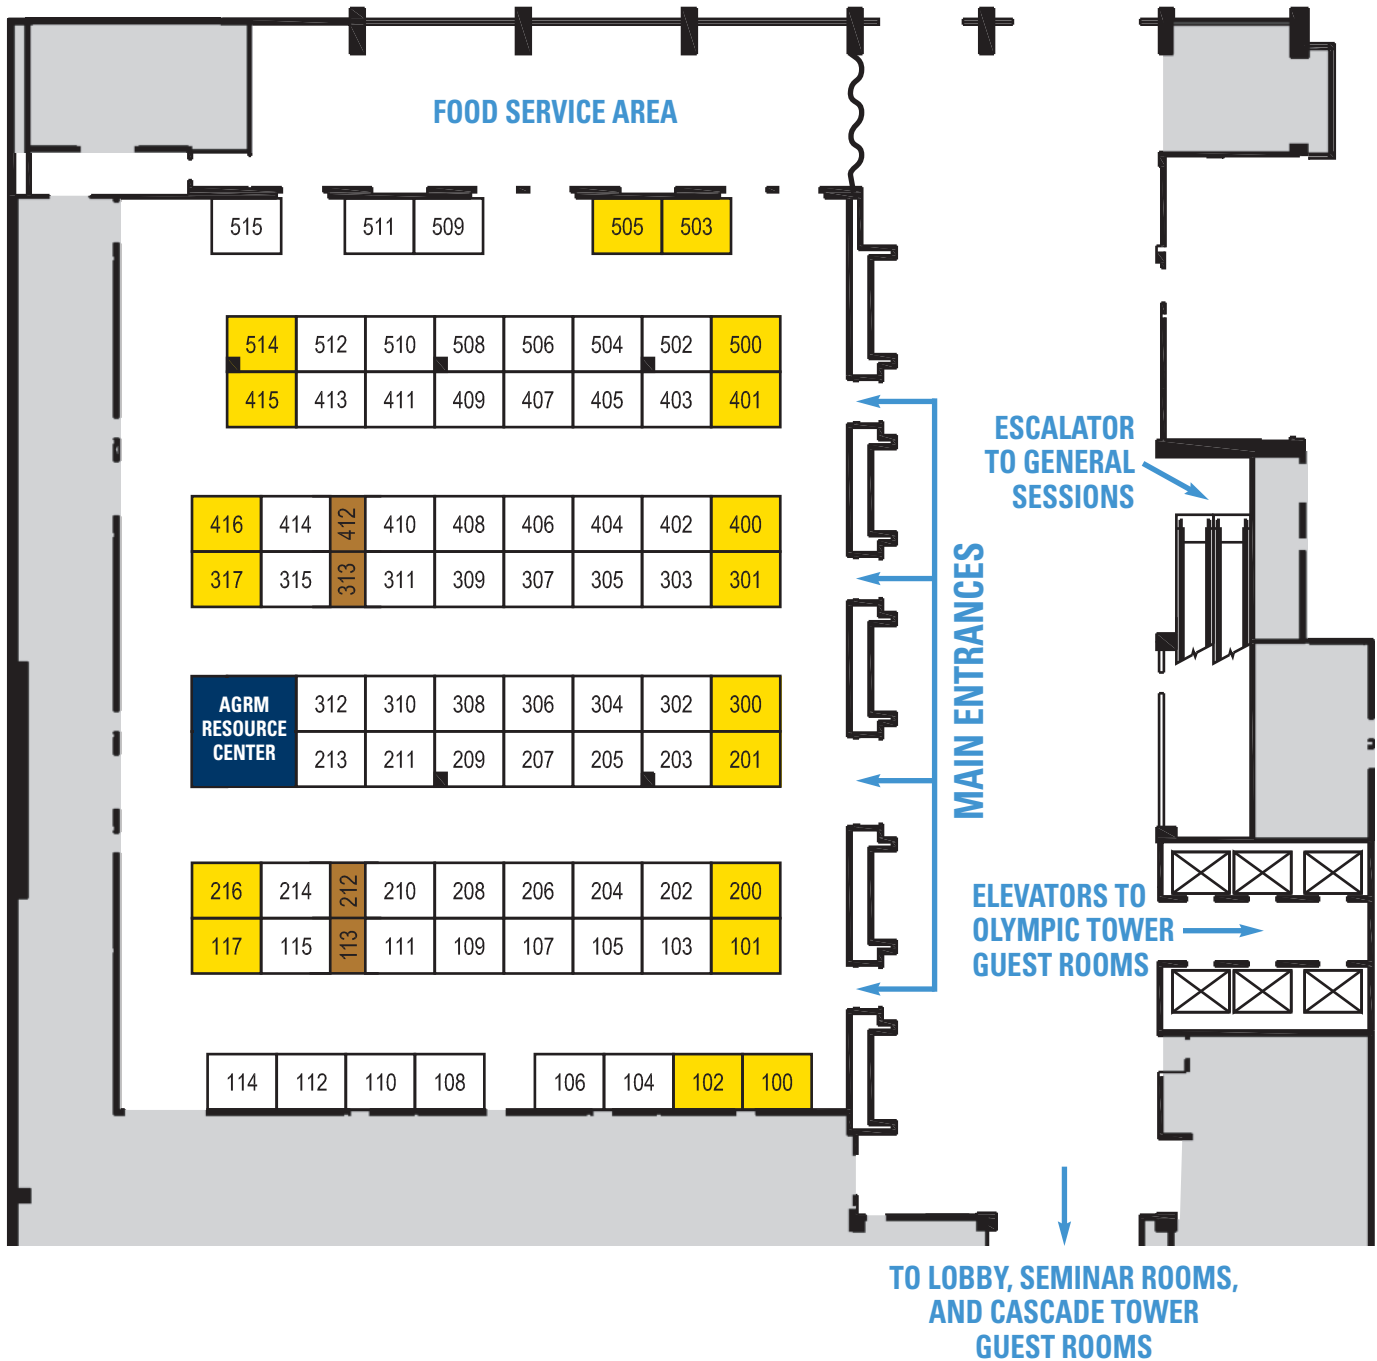

EVERGREEN BALLROOM HYATT REGENCY BELLEVUE

PRIME SPACES

5' X 8' BOOTHS (SEE "ACCOMMODATION FOR SMALL BUSINESSES" SECTION AT WWW.AGRM.ORG/AGRM/EXHIBIT_DETAILS.ASP)